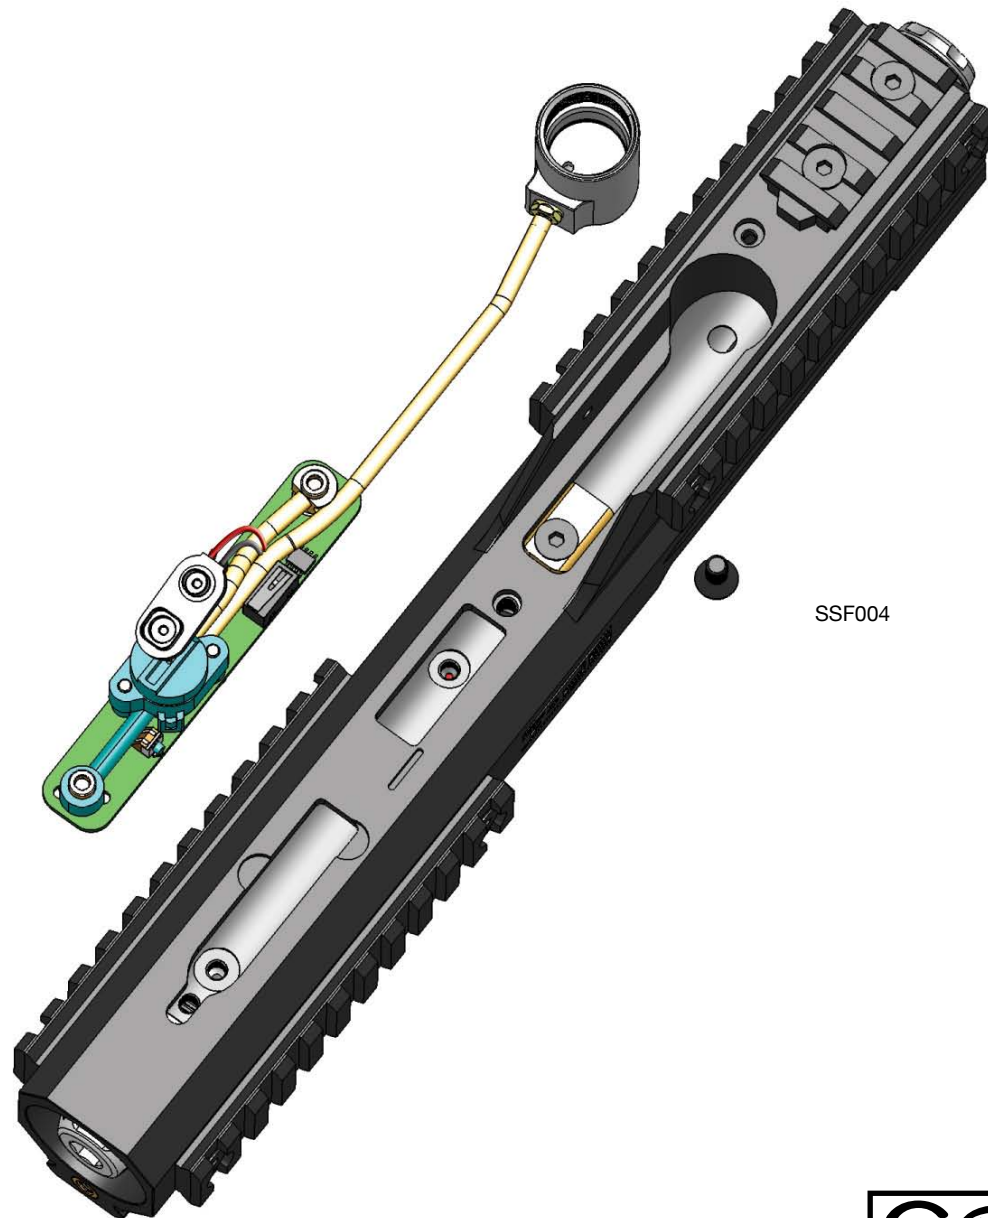

SSF004

G-1 PARTS
GUIDE REV1.3

COPYRIGHT 2011 GOG PAINTBALL, SA. ALL RIGHTS RESERVED.
FOR SUPPORT INFORMATION VISIT GOGPAINTBALL.COM.

FLT001

REGULATOR ASSEMBLY

G1105

SSS011

G-1 PARTS
GUIDE REV1.3