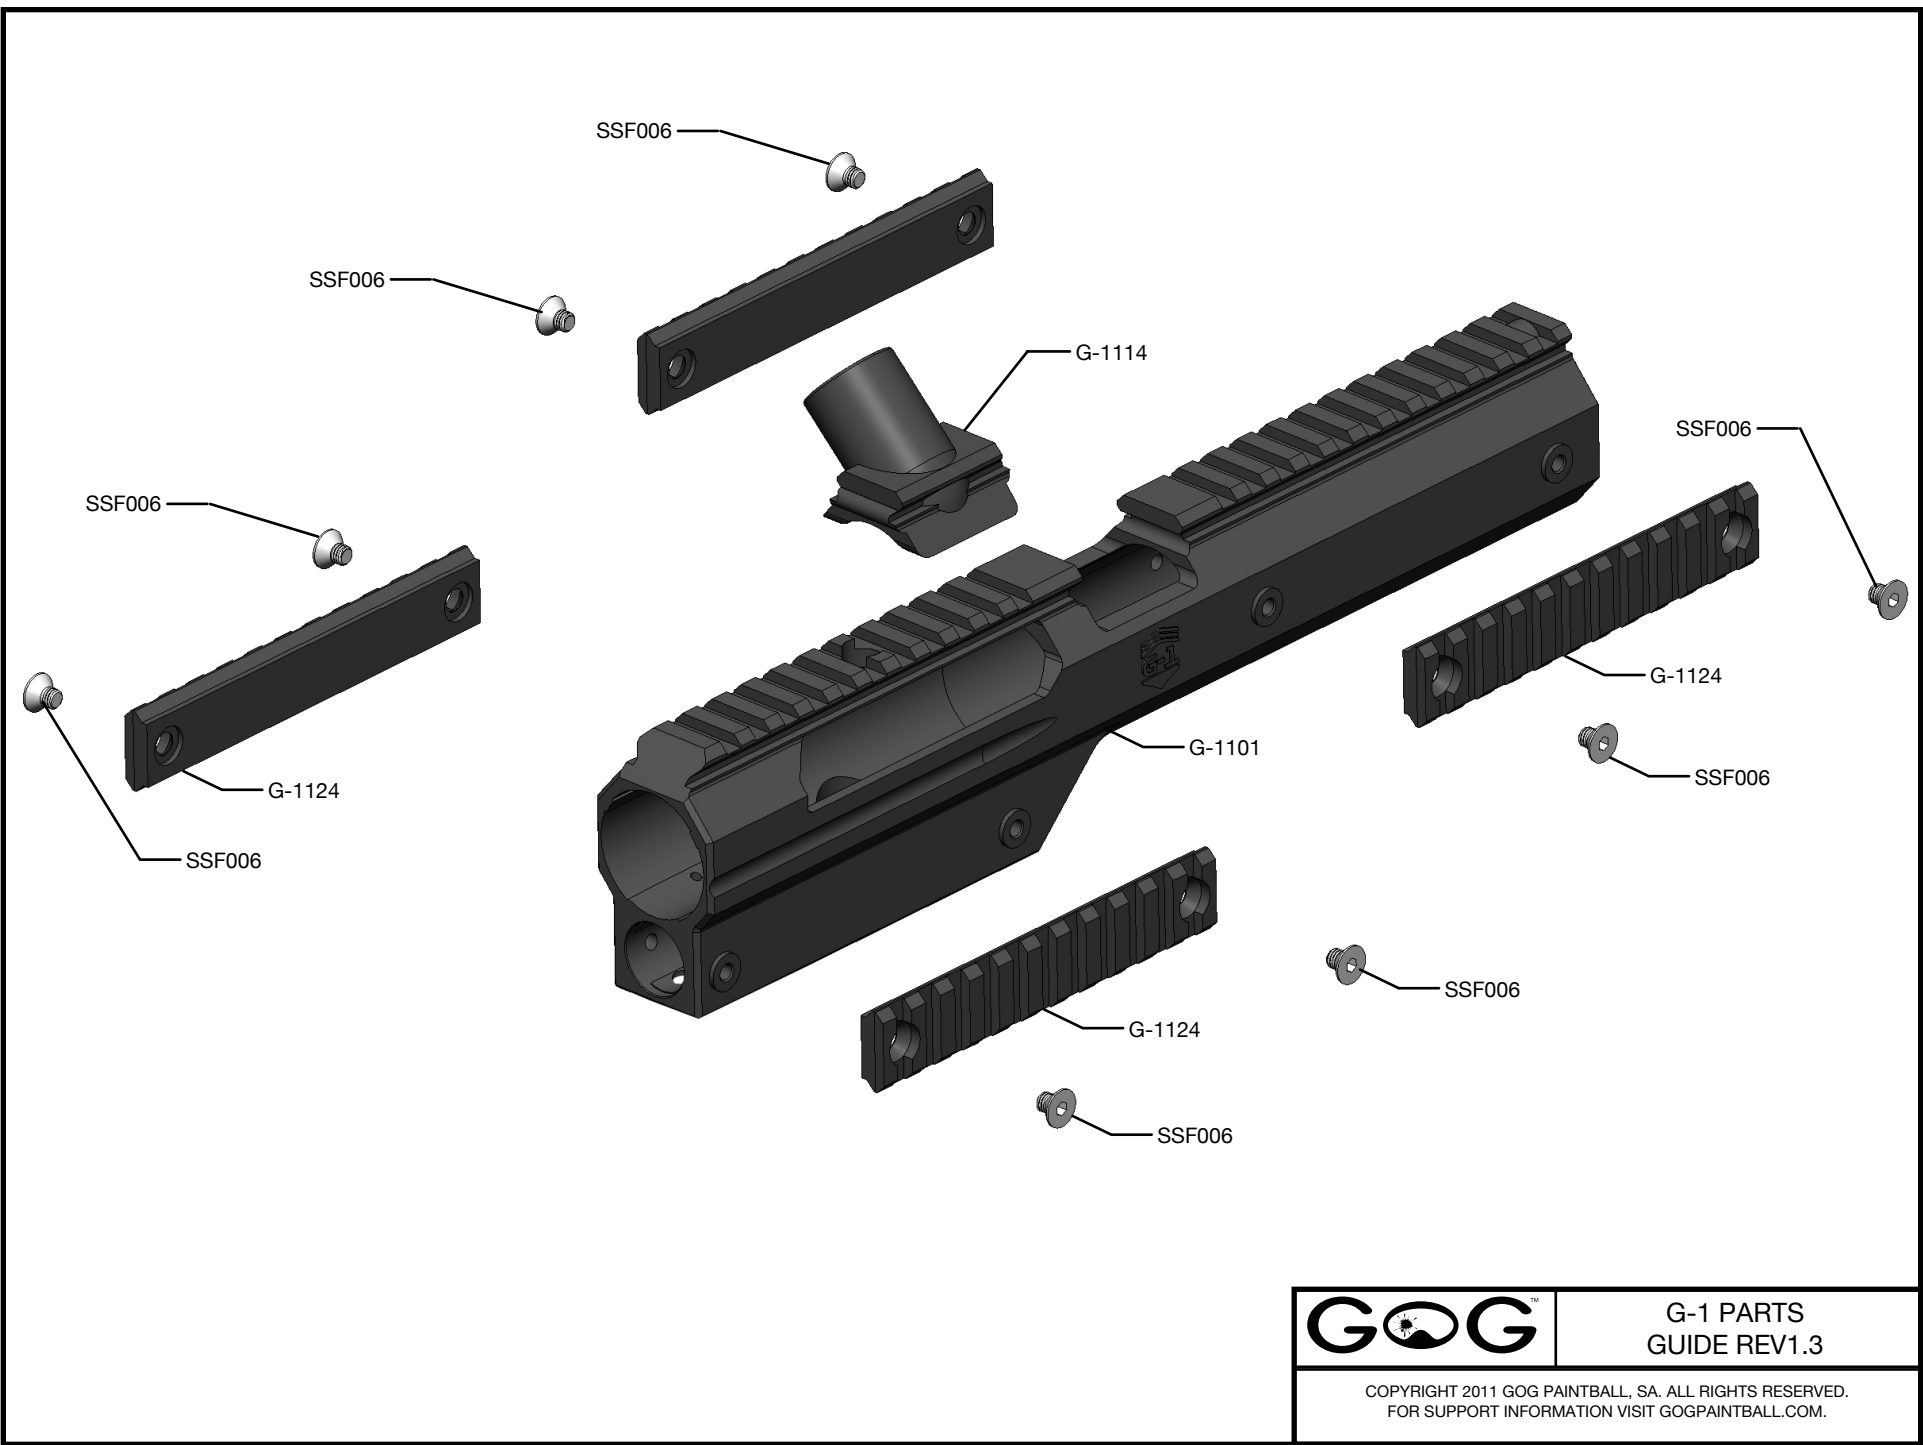

G-1 PARTS
GUIDE REV1.3

COPYRIGHT 2011 GOG PAINTBALL, SA. ALL RIGHTS RESERVED.
FOR SUPPORT INFORMATION VISIT GOGPAINTBALL.COM.