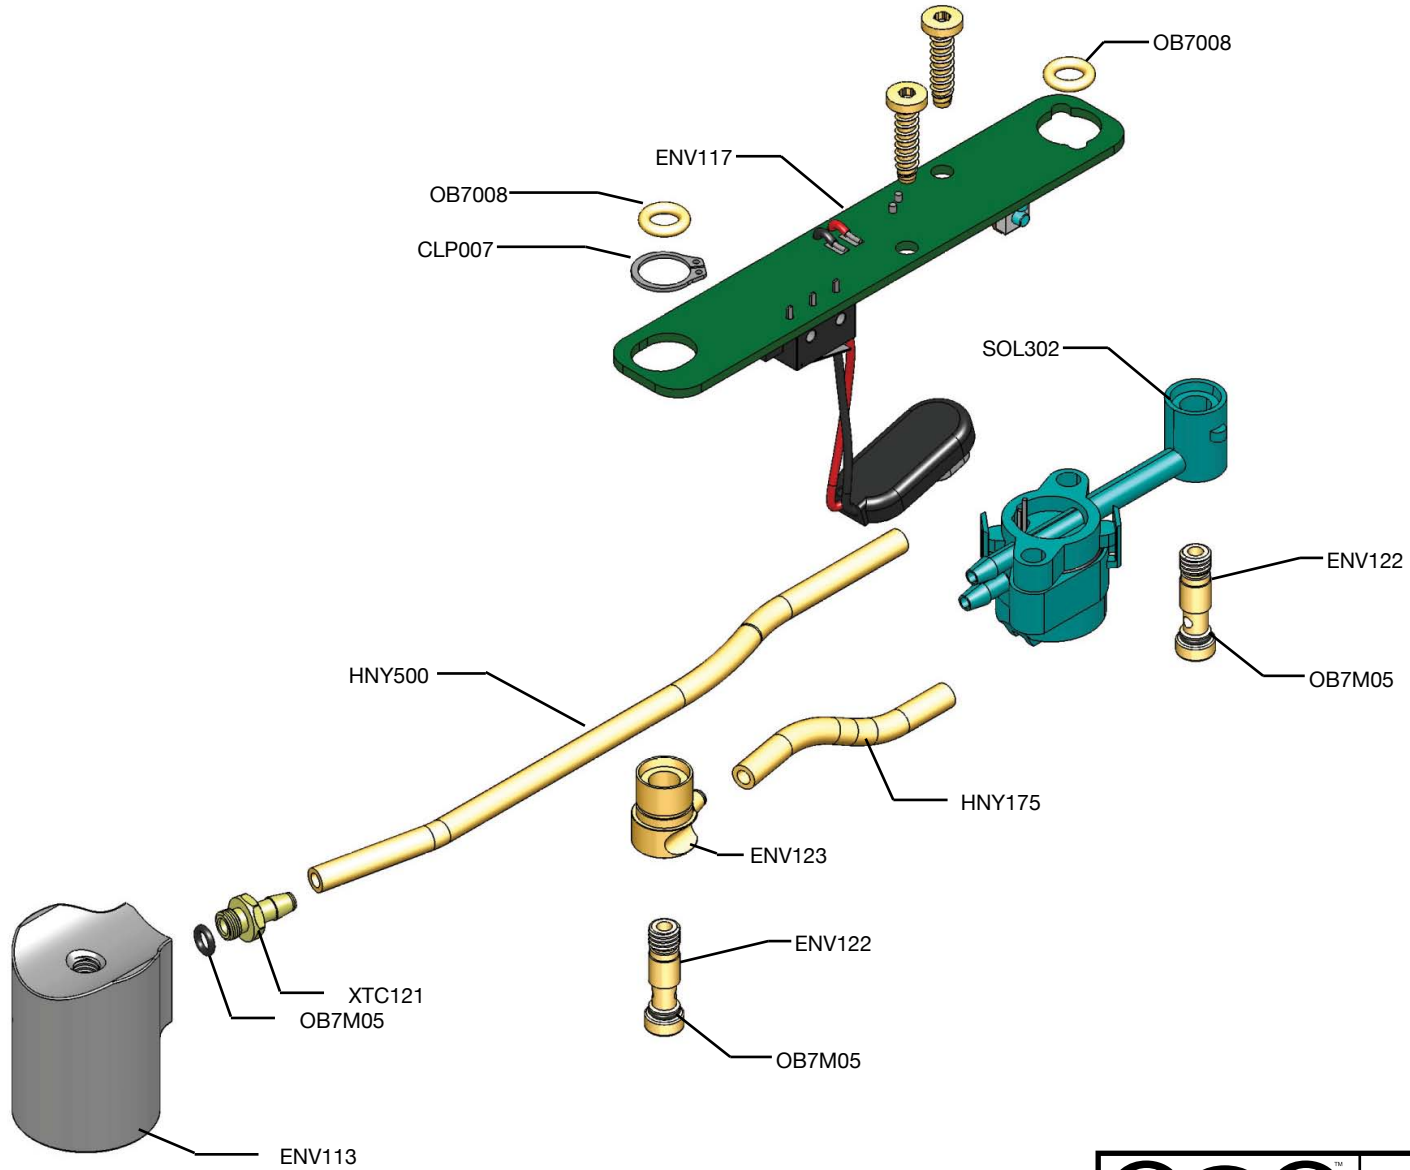

G-1 PARTS
GUIDE REV1.3

COPYRIGHT 2011 GOG PAINTBALL, SA. ALL RIGHTS RESERVED.
FOR SUPPORT INFORMATION VISIT GOGPAINTBALL.COM.