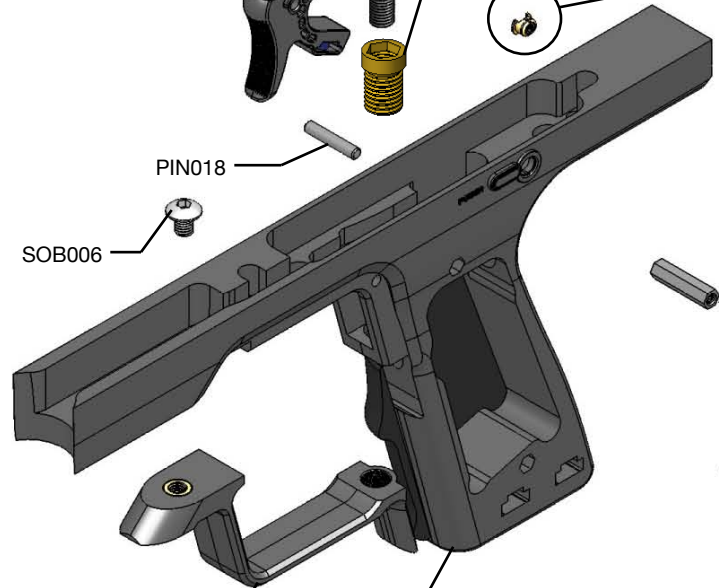

MAG003

SOS010

G-1109

ENV108

PIN018

SOB006

NUT002