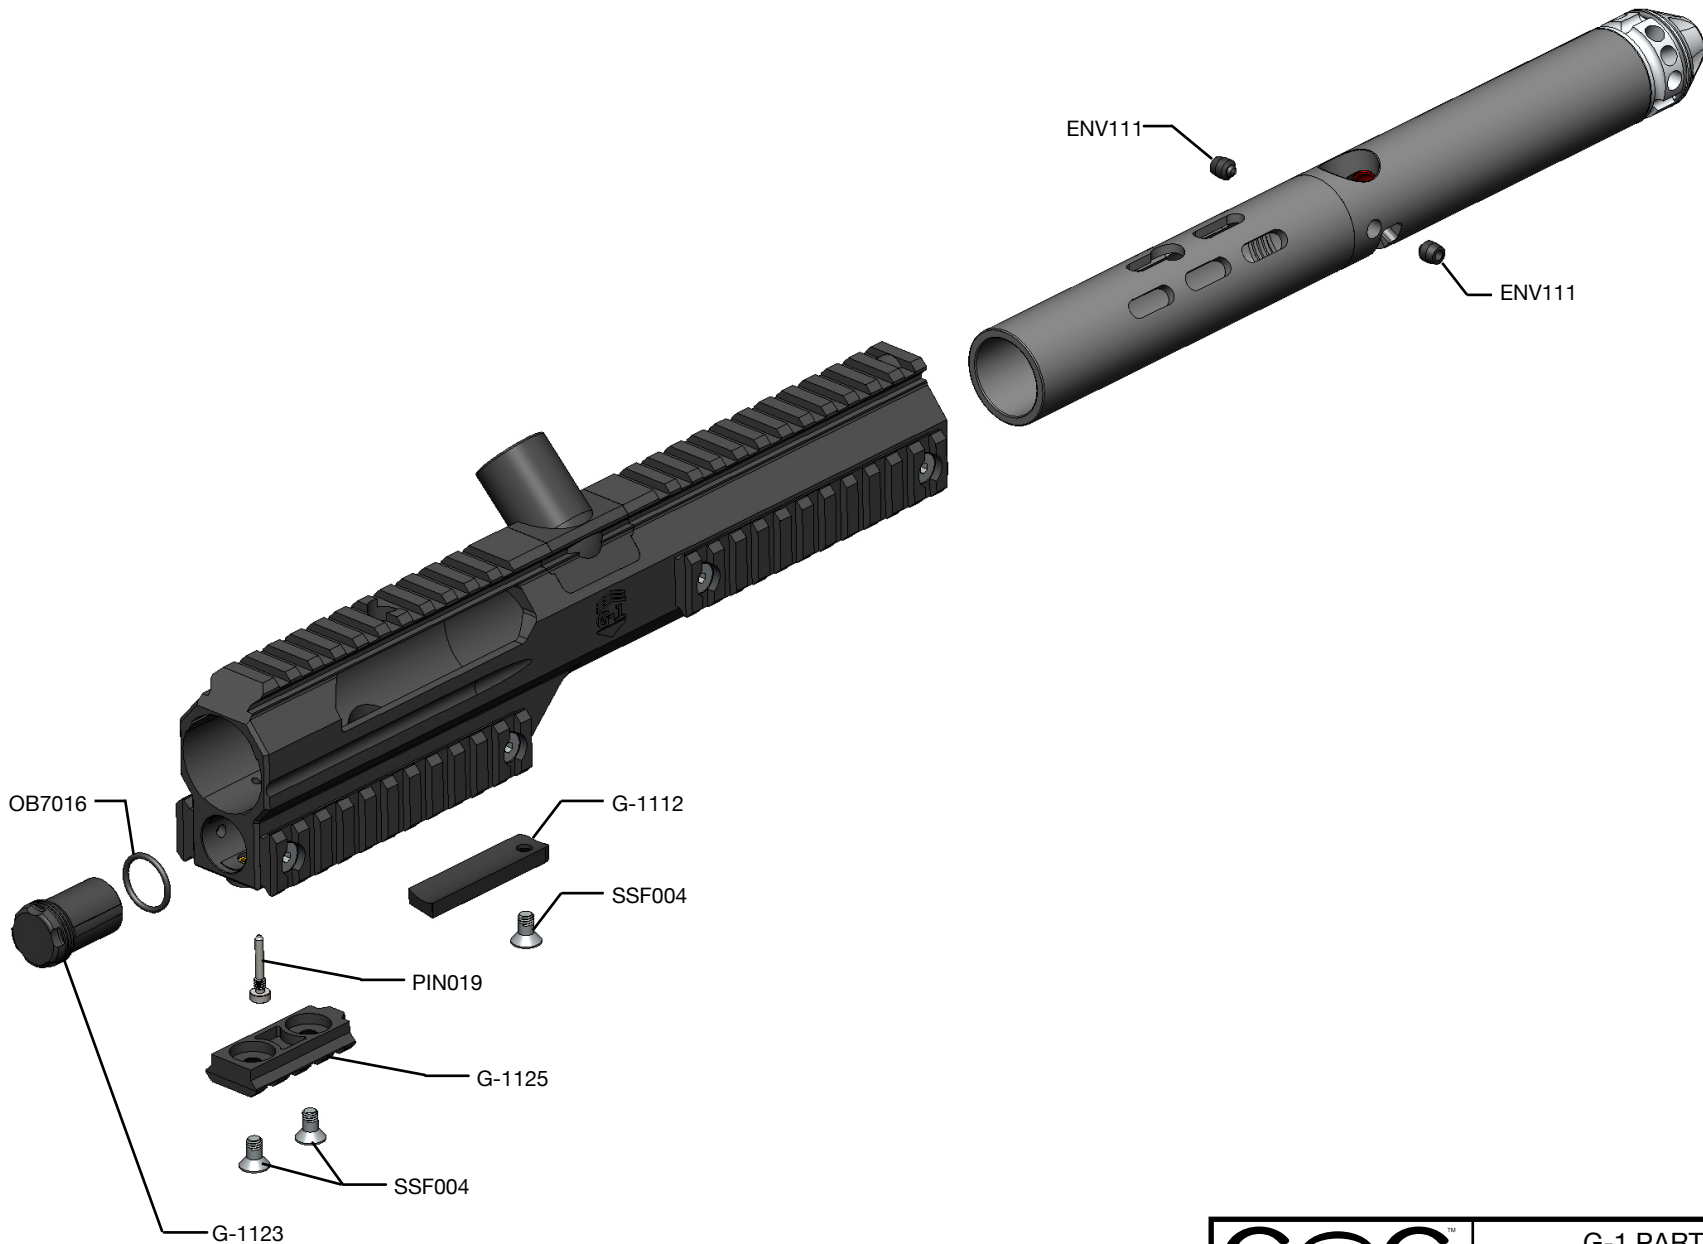

G-1 PARTS
GUIDE REV1.3

COPYRIGHT 2011 GOG PAINTBALL, SA. ALL RIGHTS RESERVED.
FOR SUPPORT INFORMATION VISIT GOGPAINTBALL.COM.