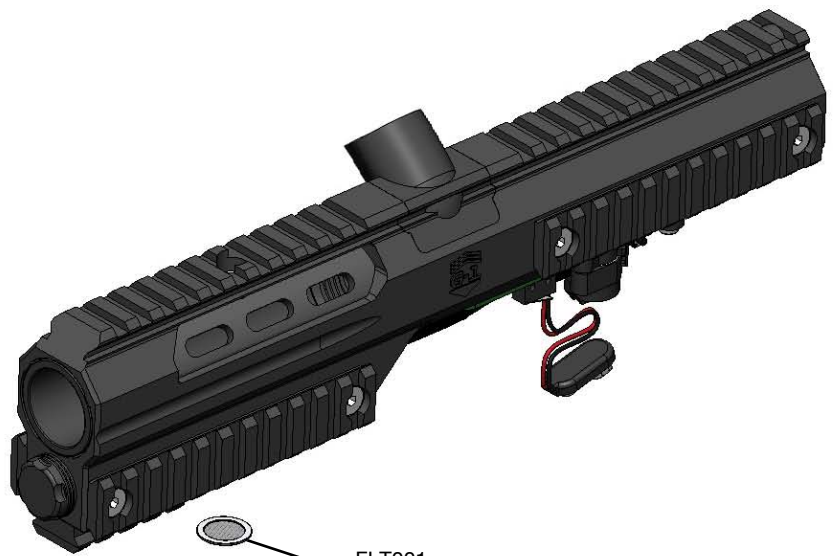

SSF004

G-1 PARTS
GUIDE REV1.3

COPYRIGHT 2011 GOG PAINTBALL, SA. ALL RIGHTS RESERVED.
FOR SUPPORT INFORMATION VISIT GOGPAINTBALL.COM.

FLT001

REGULATOR ASSEMBLY

G1105

SSS011

G-1 PARTS
GUIDE REV1.3